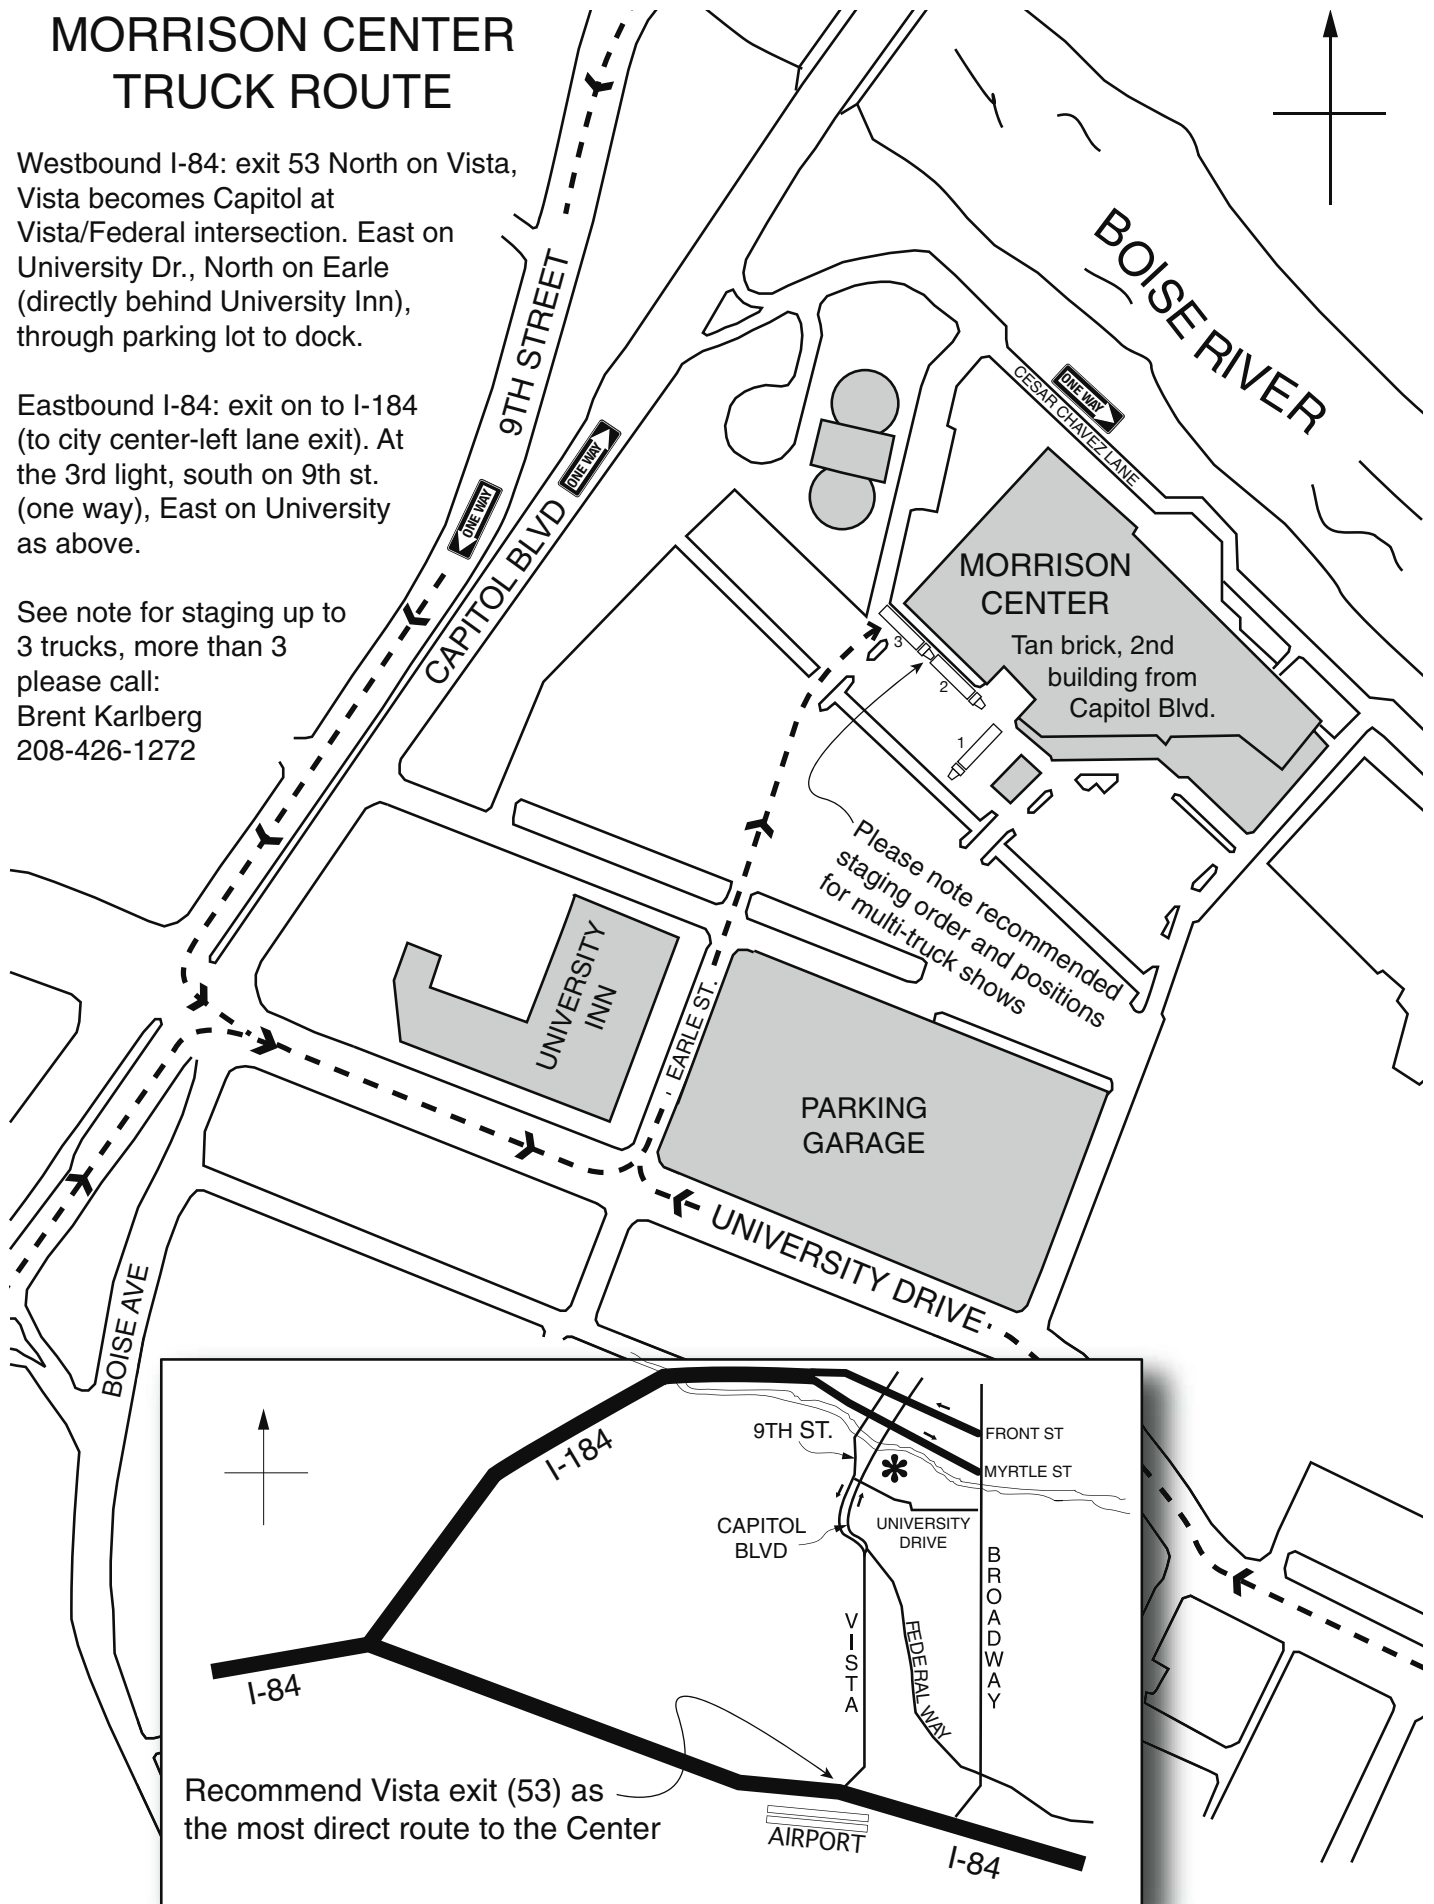

# MORRISON CENTER TRUCK ROUTE

Westbound I-84: exit 53 North on Vista, Vista becomes Capitol at Vista/Federal intersection. East on University Dr., North on Earle (directly behind University Inn), through parking lot to dock.

Eastbound I-84: exit on to I-184 (to city center-left lane exit). At the 3rd light, south on 9th st. (one way), East on University as above.

See note for staging up to 3 trucks, more than 3 please call:  
 Brent Karlberg  
 208-426-1272

Recommend Vista exit (53) as the most direct route to the Center