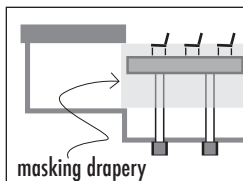

MORRISON CENTER AUDITORIUM SECTIONAL (Not To Scale)

Stage floor: maple, stained with ebony and in excellent condition. There are no traps on the stage. All fasteners must be pre-drilled before installation and there is a per hole charge.

Orchestra playing heights are dictated by 8" step elevations. Shown is the higher of two typical heights at which the pit surface becomes a 4th step in conjunction with a 3-step unit. Note that the entrance from below is now constricted to less than 5 feet with this configuration. Lowering surface even with 3rd step adds

Set to audience level, the pit surface can accommodate 60 portable chairs. An access door in each outside downstage corner of the pit/stage wall allows access into pit in this arrangement.