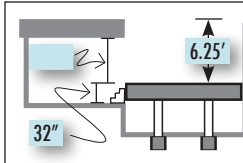

Orchestra playing heights are dictated by 8" step elevations. Shown is the higher of two typical heights at which the pit surface becomes a 4th step in conjunction with a 3-step unit. Note that the entrance from below is now constricted to less than 5 feet with this configuration. Lowering surface even with 3rd step adds

Set to audience level, the pit surface can accommodate 60 portable chairs. An access door in each outside downstage corner of the pit/stage wall allows access into pit in this arrangement.