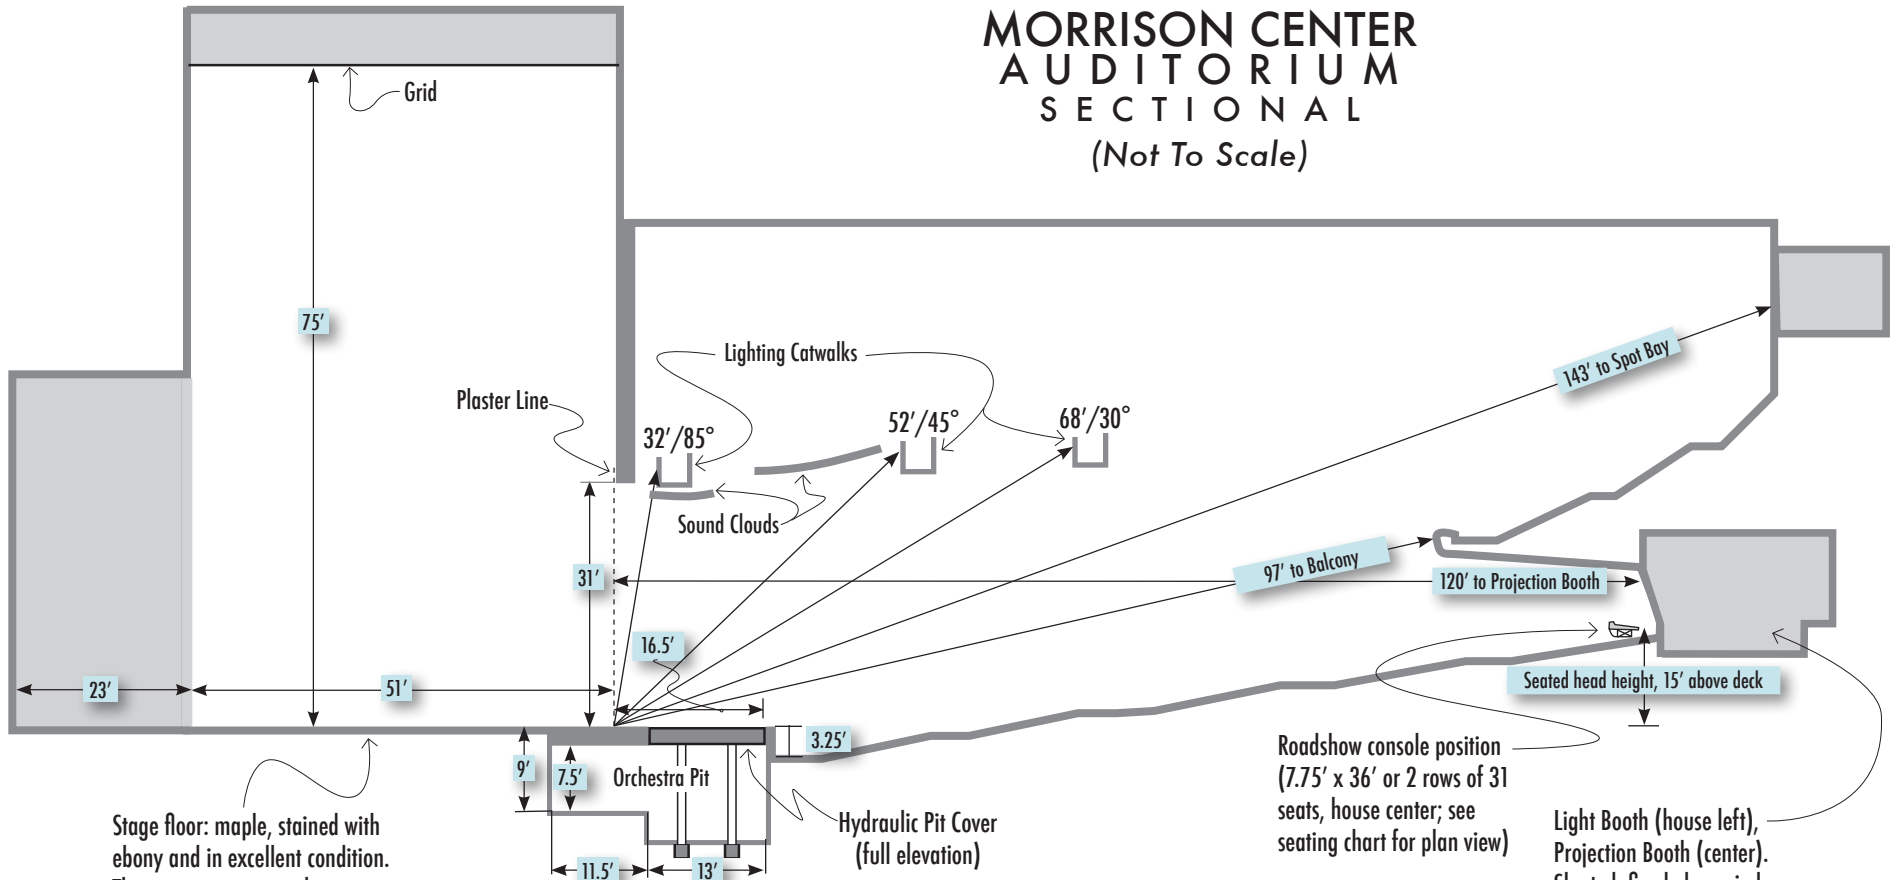

MORRISON CENTER AUDITORIUM SECTIONAL (Not To Scale)

Stage floor: maple, stained with ebony and in excellent condition. There are no traps on the stage. All fasteners must be pre-drilled before installation and there is a per hole charge.

Orchestra playing heights are dictated by 8" step elevations. Shown is the higher of two typical heights at which the pit surface becomes a 4th step in conjunction with a 3-step unit. Note that the entrance from below is now constricted to less than 5 feet with this configuration. Lowering surface even with 3rd step adds

Set to audience level, the pit surface can accommodate 60 portable chairs. An access door in each outside downstage corner of the pit/stage wall allows access into pit in this arrangement.